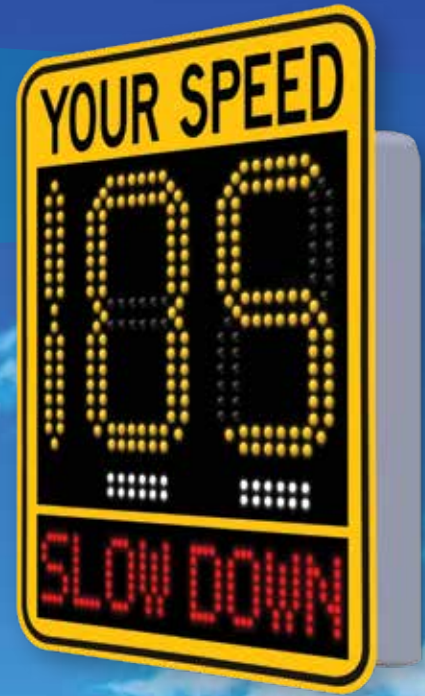

# SafePace® Evolution 15SD

The Traffic Logix SafePace® Evolution 15SD is the lightweight sign with full size impact.

The Traffic Logix SafePace 15SD driver feedback sign is a portable, lightweight radar sign with full size 15" digits. A speed activated message to slow down alerts speeding drivers. Digits are dual color while messaging is available in a choice of red or amber. The 15SD sign can be mounted at multiple locations with a universal mounting bracket and can function autonomously for weeks at a time with optional battery power.

## EV 15SD Specifications

Digit Size	15"
Height	42"
Weight	28 lbs
24/7, 365 Scheduling	✓
Data Collection	✓
Solar Compatibility	✓
Battery Operated	✓
Universal Mounting	✓
Cloud Compatibility	✓
Trailer Compatibility	✓
Dolly Compatibility	✓
Hitch Compatibility	✓
Warranty	2 Years

## Features

**MUTCD compliant** with static "YOUR SPEED" message and highly visible 15" LED digits that are visible from up to 600 ft away.

**Dual Color Display:** LED digit color can be programmed to change based on driver speed

High strength aluminum sign face and individual optical lenses to **protect against vandalism and theft**.

**Stealth Mode** allows the sign to collect baseline traffic data while speed display appears blank to motorists.