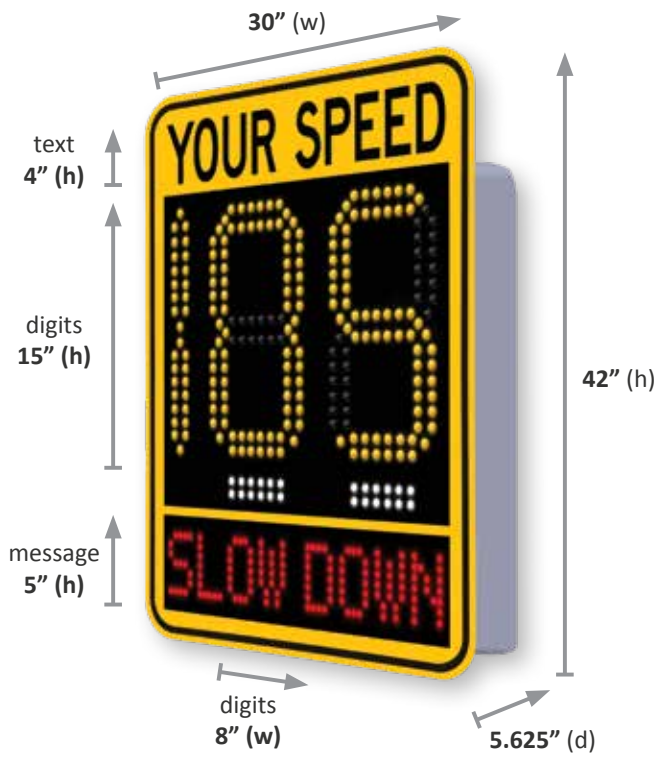

Feature	Specifications
Dimensions	
Digits	First digit: 15"(h) x 1.5"(w) Other digits: 15"(h) x 8"(w)
LED Message Text	Letters 5"(h) spell "SLOW DOWN", 1line
Unit with "YOUR SPEED" sign mounted	Full size sign: 42"(h) x 30"(w) x 5.625"(d)
Sign Weight (includes "YOUR SPEED" sign (2 lbs) mounted)	
AC Powered	28 lbs
Battery Powered Model	28 lbs (not including batteries)
Solar powered model	28 lbs (does not include batteries, solar panel or bracket)
General Specifications	
Operating Temperatures F (C):	-40° (-40°) to 185° (85°)
3-Digit Speed Display with Slow Down message	Miles per hour (mph) 3-99. Kilometers per hour (km/h) 5-160.
Faceplate	High-Intensity prismatic reflective sheeting on "YOUR SPEED" signs with black colored text. MUTCD approved colors and format
Communications	Bluetooth (standard). GSM/GPRS (optional, for use with SafePace Cloud)
Programming	SafePace® Pro management software SafePace® Cloud remote management 24/7 365 day unlimited programming and scheduling

Feature	Specifications
Power Options (Electrical Specifications)	
AC power input	100~240 V AC
DC power input	12 V DC
DC battery options	- 12V, 18Ah Lead acid batteries - 4 Cell, 12.8V, 15Ah Lithium-Ion Phosphate batteries
Solar panel option	50W or 90W solar panel
Radar	
Internal Radar:	Doppler (FCC approved)
Model	DF 300
Radar RF out	5 mW maximum
Radar f-center	24.125 GHz center +/- 25 MHz
Pickup distance	Up to 1,200 feet
Beam angle	24° (vertical) x 12° (horizontal)
Beam polarization	Linear
CE Mark (Radar)	Yes
Display	
LEDs	548
Digits (Amber)	256 LEDs: Color: Yellow (590 nm) Viewing angle at 50% IV: 30° Partial Flux (Brightness): 9000 – 22400 Ev,[lux]/LED
Digits (Red)	256 LEDs: Color: Yellow (633 nm) Viewing angle at 50% IV: 30° Partial Flux (Brightness): 7100 – 18000 Ev,[lux]/LED
Speed Violator Strobes	36 LEDs: Color: White (2700 K – 6500 K) Viewing angle at 50% IV: 150° Luminous Flux: typically 33lm @ 4000 K Luminous Efficacy: typically 176 lm/W @4000 K
Ambient light sensor	1 sensor and automatic brightness adjustment
Enclosure	
Construction	Vandal resistant, lightweight polymer. Matte black front for reduced glare and maximum contrast. Light gray body to minimize heat absorption
Weatherproof Rating	Weatherproof, NEMA 4X-12, IP65 level compliant. Non-sealed and ventilated
Warranty	
Sign	2 years
Batteries	1 year